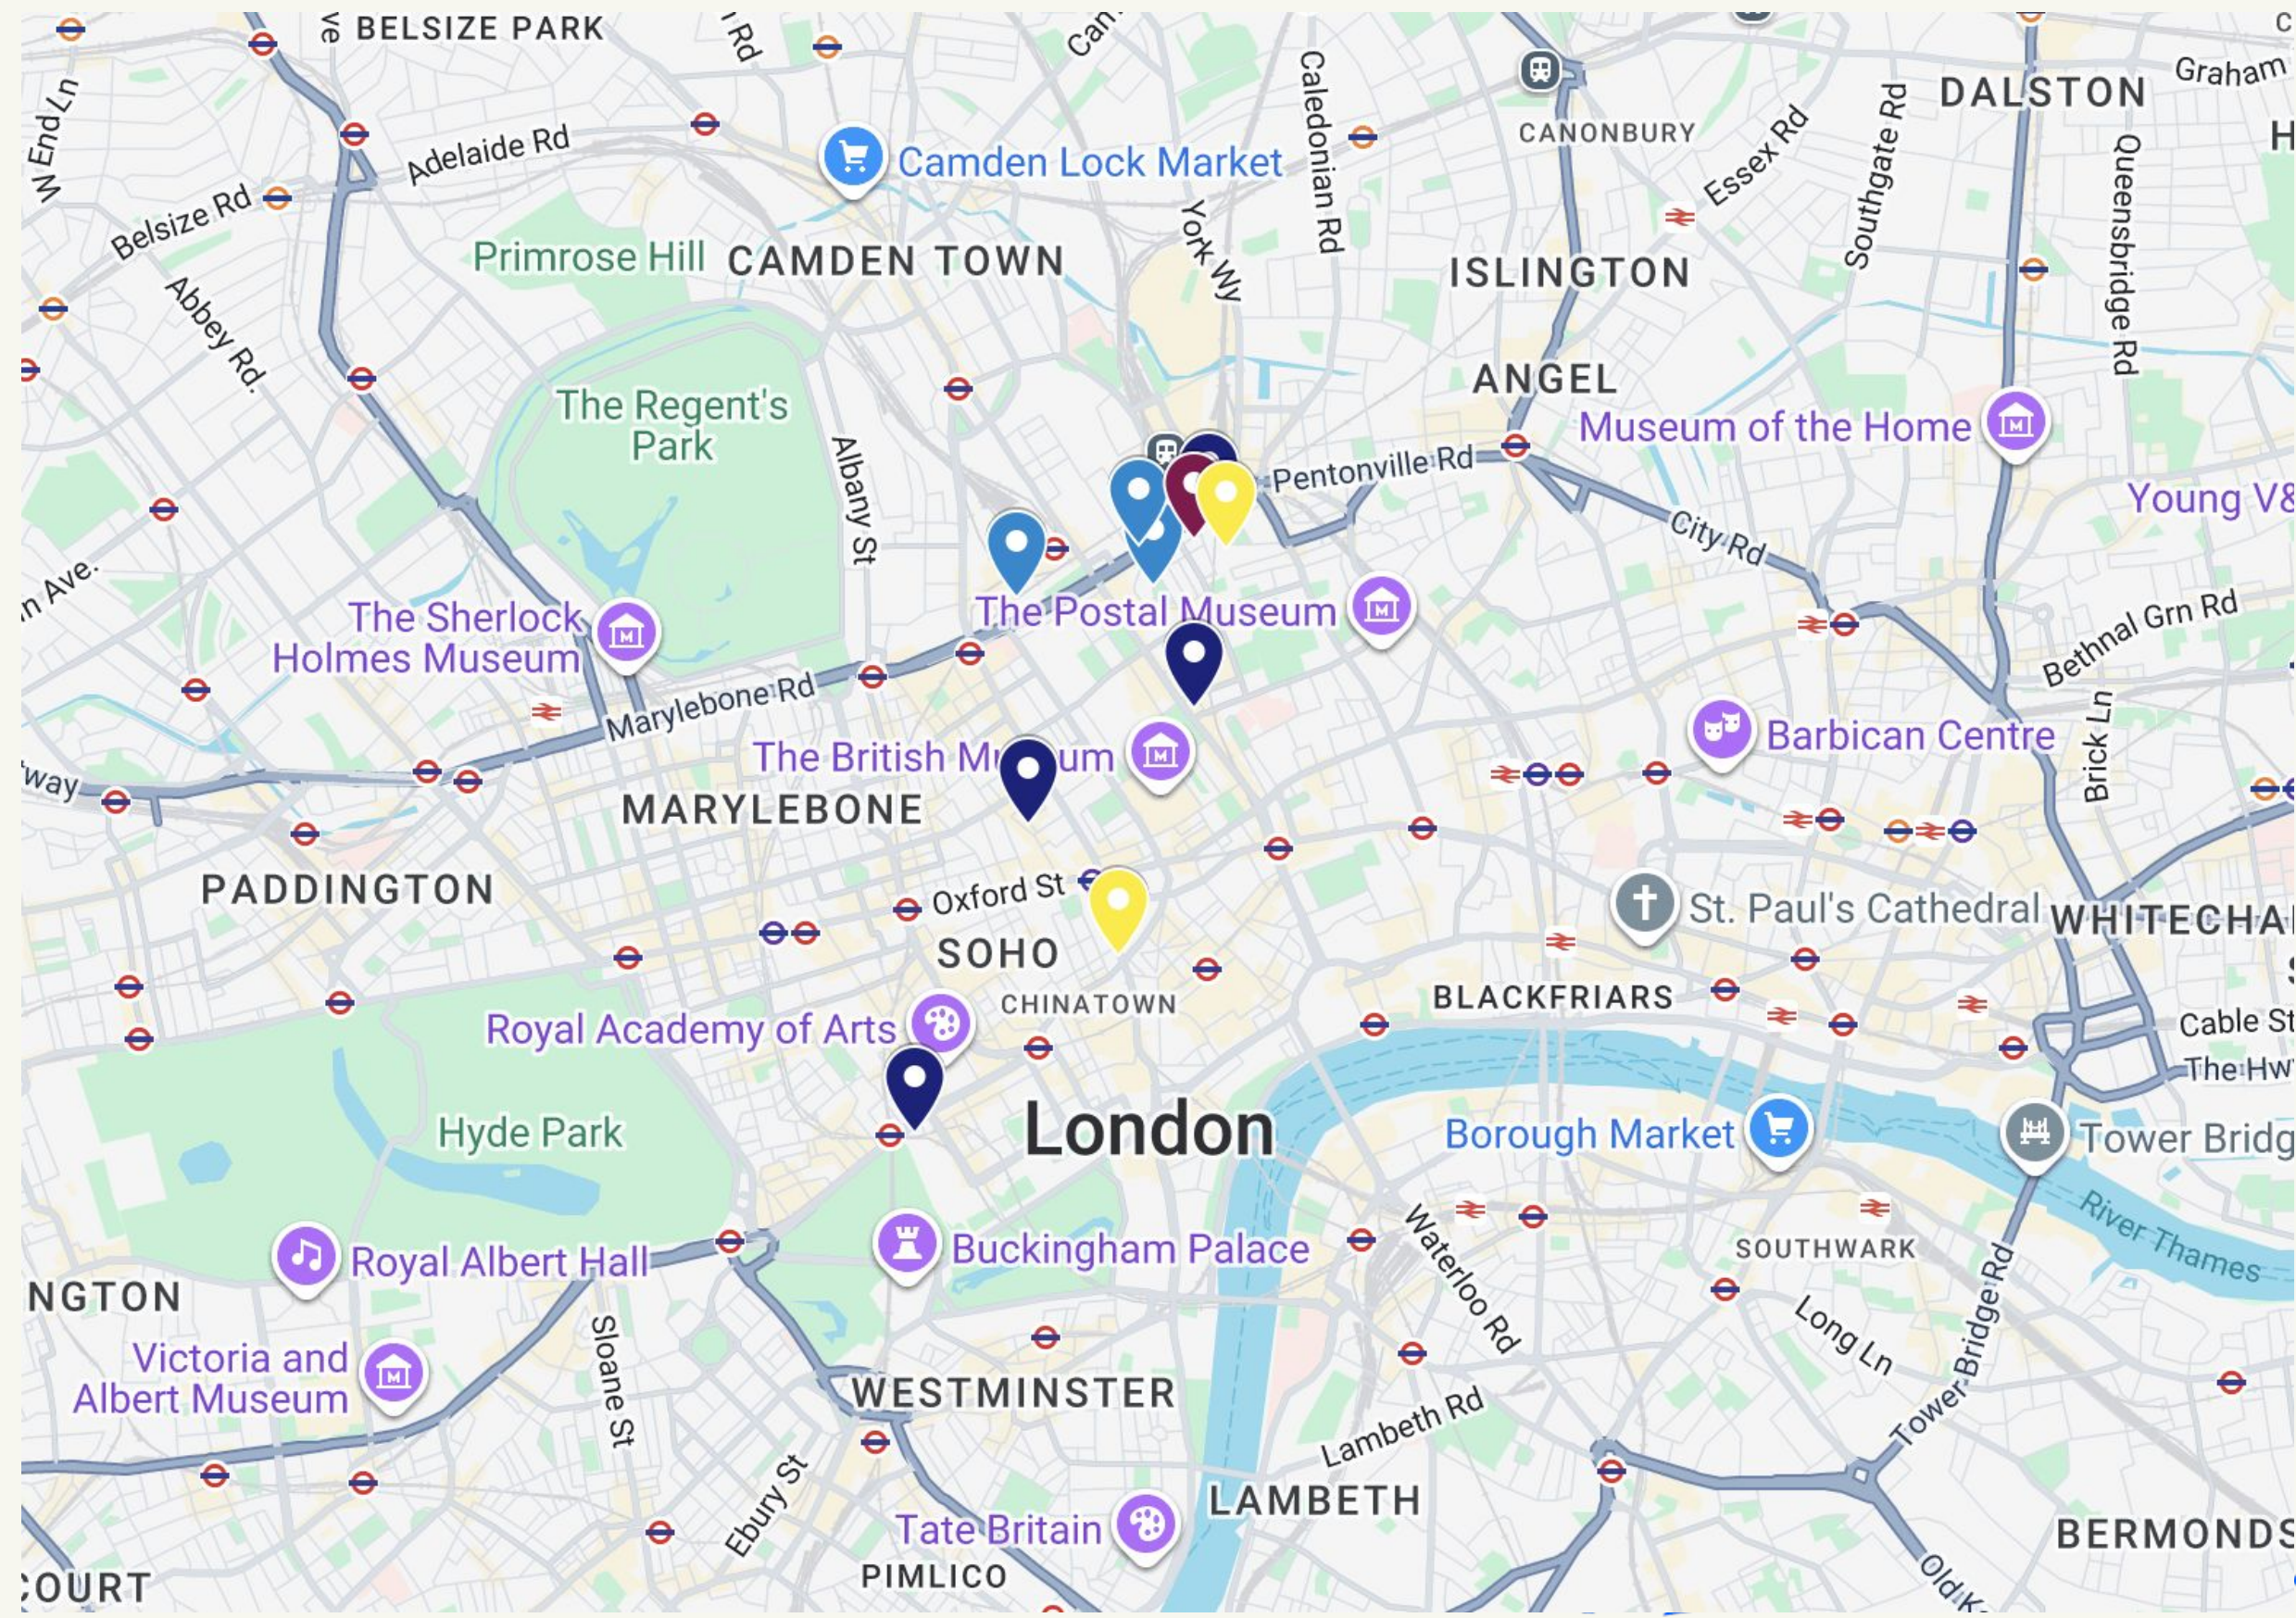

Luxury hotels

Charlotte Street Hotel 5 ★

A design-forward luxury hotel located in the heart of Soho, offering a stylish stay with easy access to the summit venue.

[Google Map](#)

The Ritz London 5 ★

One of the world's most iconic luxury hotels. While a bit further afield, it is easily accessible via a direct 10-minute tube ride on the Victoria Line to Kings Cross.

[Google Map](#)

Point A London Kings Cross 3★

A practical and modern choice for guests who want to stay in the immediate vicinity of the King's Cross & St Pancras area.

[Google Map](#)

*Please note that guests are responsible for booking and payment, which must be arranged directly with the hotel.
If you have any questions or need further assistance, please don't hesitate to reach out to us by emailing incentivize@talon.one*

Budget hotels in London

Wardonia Hotel 3.5★

Conveniently located a 3 minute walk from the event location, very central

[Google Map](#)

Z Hotel Soho 4★

Located on the Piccadilly Line, this hotel is centrally located and 15 minutes from the event venue

More suggestions

Google Map of Hotel Suggestions

In case you don't see something to your liking, we've created a [Google Map](#) of additional recommended hotels to help you find your perfect stay.

We recommend staying in Bloomsbury or Soho - both well-connected neighbourhoods within easy reach of the INCENTIVIZE Summit venue, located in the heart of the King's Cross & St Pancras area.